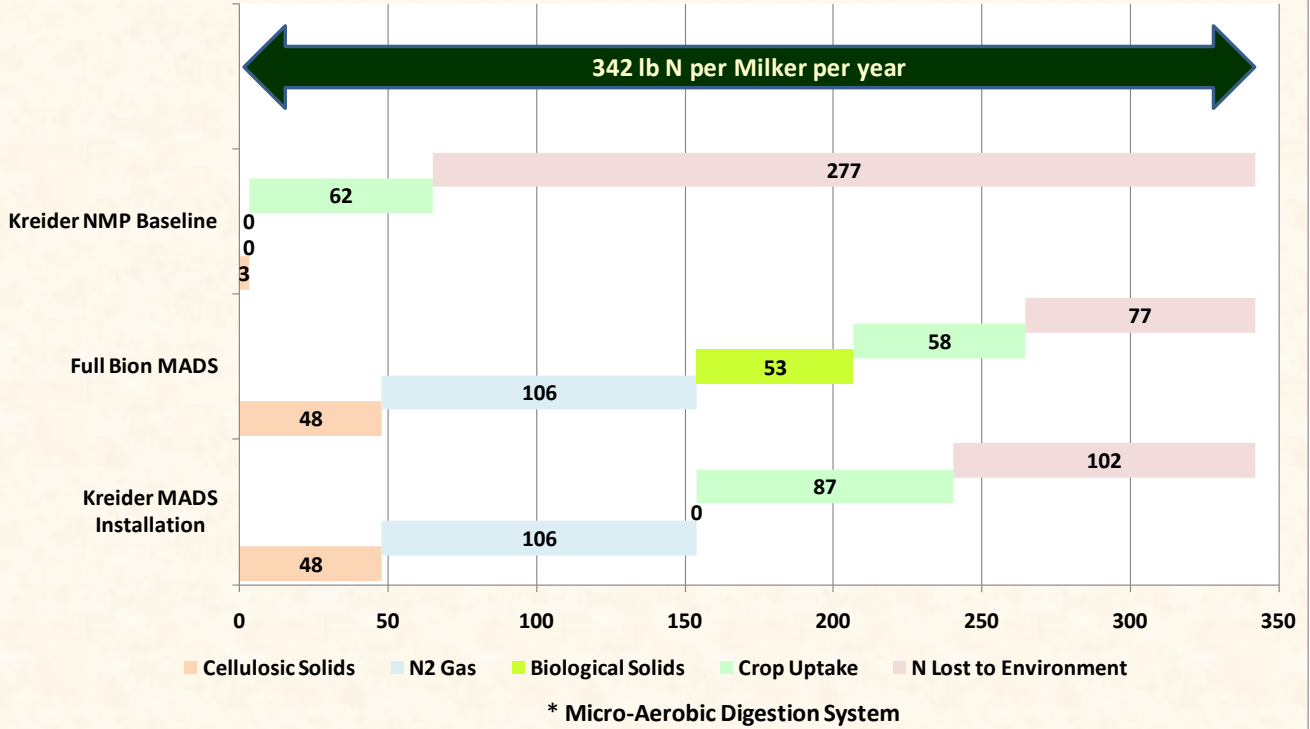

Reduction in Lost Nitrogen from Use of Bion MADS * (lb N per milker per year)

Bion MADS Performance